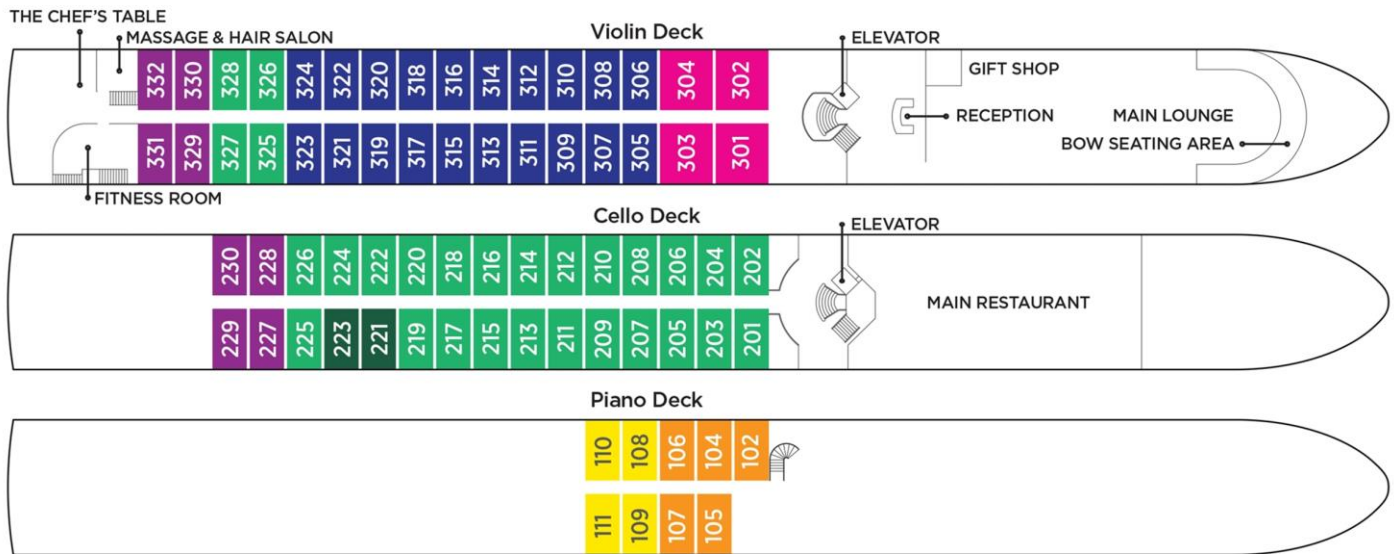

- » Panoramic Lounge with bar, piano and dance floor
- » Walking track, Sun Deck whirlpool and fitness room
- » Hair salon and massage services (additional costs apply)
- » Entertainment-On-Demand with high-speed Internet, movies, music and English-language TV
- » Marble bathrooms, multi-jet showers, soothing bath products, cotton bathrobes, slippers and hair dryer
- » Generous closet and storage space with in-room safe
- » Individually controlled air conditioning in stateroom

Category	Deck / Stateroom / Size
Suite	Violin / French Balcony - 255 sq. ft.
A	Violin / French Balcony - 170 sq. ft.
B	Violin & Cello / French Balcony - 170 sq. ft.
C	Violin & Cello / French Balcony - 170 sq. ft.
D	Piano / Fixed Windows - 170 sq. ft.
E	Piano / Fixed Windows - 170 sq. ft.
Single	Cello / French Balcony - 140 sq. ft.